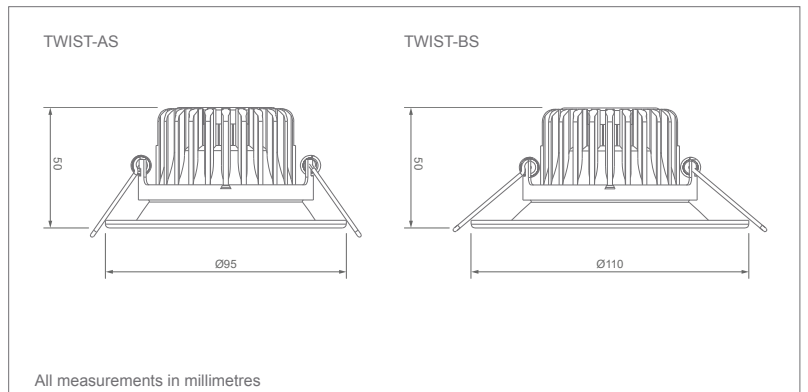

TWIST-S

5W / 9W LED DOWNLIGHT

TWIST – modular LED recessed downlight luminaire series covering all size and wattage requirements. The TWIST’s LED engines are available in small, medium and large with an array of wattages for each of the sizes. Each of the TWIST’s LED engines are coupled with various trim sizes to suit a multitude of existing cutouts, or to achieve desired aesthetic. Constructed of die-cast aluminium and polycarbonate lens, TWIST achieves IP44 rating (IP54 module). The TWIST’s twist-lock design enables versatility and superior functionality. Integrating SAMSUNG LED technology, TWIST luminaire series offers 5 year warranty. Approved for NSW (IPART) Energy Savings Scheme.

Integrating:
SAMSUNG

- Luminaire Wattage: 5W / 9W³
- Luminous Flux: 500Lm / 850Lm²
- Luminaire Efficacy: 100Lm/W / 94Lm/W¹
- Correlated Colour Temperature: 4000K; 3000K/5000K on request
- Colour Rendering Index: >85 standard
- Symmetrical fixed 120° distribution⁵
- Ingress rating: IP44 (module IP54)
- Power Factor: >0.95
- Recessed mounting applications
- Aluminium trim/heatsink, polycarbonate facia construction
- Satin white powdercoat finish
- Safety classification: Class II
- Operating temperature: -20°C ~ +45°C
- Input Voltage: 220-240V AC, 50-60Hz
- SAMSUNG SMD5630 LED
- Longevity: 60,000hrs @ L70, Ta=55°C
- Mains-dim standard; 0-10V, DALI dimming on request
- 5 year warranty⁵
- NSW (IPART) approved
- Certifications/reports: SAA, LM-80 (TM-21), ISTMT, IES

Frame Model	Frame Size	Frame Cutout	Finish	Image
TWIST-AS	Ø95mm	Ø75-85mm	Satin White	
TWIST-BS	Ø110mm	Ø80-100mm	Satin White	

1 Luminaire efficacy based on CCT 4000K; variation in CCT will alter efficacy.
 2 +/- 10% stated initial luminous flux tolerance.
 3 +/- 2.5% stated power consumption.
 4 Correlated Colour Temperature; 3000K/5000K available on request.