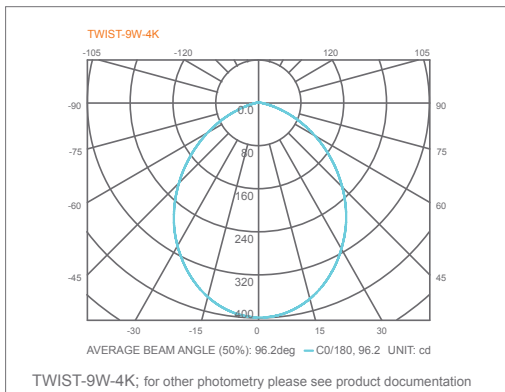

Integrating:
SAMSUNG

- Luminaire Wattage: 5W / 9W³
- Luminous Flux: 500Lm / 850Lm²
- Luminaire Efficacy: 100Lm/W / 94Lm/W¹
- Correlated Colour Temperature: 4000K; 3000K/5000K on request
- Colour Rendering Index: >85 standard
- Symmetrical fixed 120° distribution⁵
- Ingress rating: IP44 (module IP54)
- Power Factor: >0.95
- Recessed mounting applications
- Aluminium trim/heatsink, polycarbonate facia construction
- Satin white powdercoat finish
- Safety classification: Class II
- Operating temperature: -20°C ~ +45°C
- Input Voltage: 220-240V AC, 50-60Hz
- SAMSUNG SMD5630 LED
- Longevity: 60,000hrs @ L70, Ta=55°C
- Mains-dim standard; 0-10V, DALI dimming on request
- 5 year warranty⁵
- NSW (IPART) approved
- Certifications/reports: SAA, LM-80 (TM-21), ISTMT, IES

Frame Model	Frame Size	Frame Cutout	Finish	Image
TWIST-AS	Ø95mm	Ø75-85mm	Satin White	
TWIST-BS	Ø110mm	Ø80-100mm	Satin White	

1 Luminaire efficacy based on CCT 4000K; variation in CCT will alter efficacy.
 2 +/- 10% stated initial luminous flux tolerance.
 3 +/- 2.5% stated power consumption.
 4 Correlated Colour Temperature; 3000K/5000K available on request.