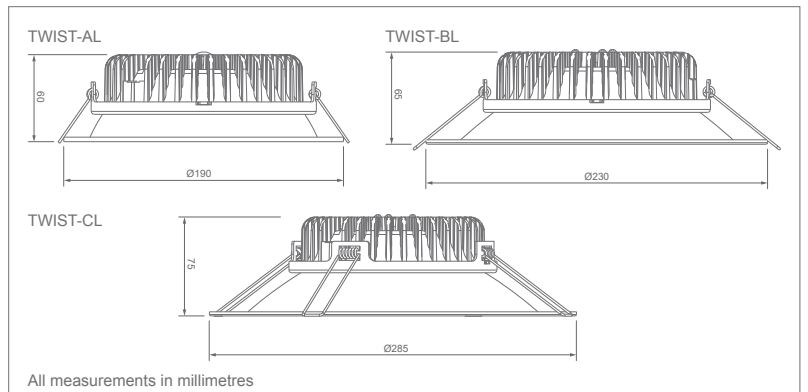

# TWIST-L

10W / 15W / 18W / 30W / 40W LED DOWNLIGHT

TWIST – modular LED recessed downlight luminaire series covering all size and wattage requirements. The TWIST’s LED engines are available in small, medium and large with an array of wattages for each of the sizes. Each of the TWIST’s LED engines are coupled with various trim sizes to suit a multitude of existing cutouts, or to achieve desired aesthetic. Constructed of die-cast aluminium and polycarbonate lens, TWIST achieves IP44 rating (IP54 module). The TWIST’s twist-lock design enables versatility and superior functionality. Integrating SAMSUNG LED technology, TWIST luminaire series offers 5 year warranty. Approved for NSW (IPART) Energy Savings Scheme.

- Luminaire Wattage: 10W / 15W / 18W / 30W / 40W<sup>3</sup>
- Luminous Flux: 920Lm / 1550Lm / 1920Lm / 2650Lm / 3620Lm<sup>2</sup>
- Luminaire Efficacy: 92Lm/W / 103Lm/W / 107Lm/W / 88Lm/W / 91Lm/W<sup>1</sup>
- Correlated Colour Temperature: 4000K; 3000K/5000K on request
- Colour Rendering Index: >85 standard
- Symmetrical fixed 120° distribution<sup>5</sup>
- Ingress rating: IP44 (module IP54)
- Power Factor: >0.95
- Recessed mounting applications
- Aluminium trim/heatsink, polycarbonate facia construction
- Satin white powdercoat finish
- Safety classification: Class II
- Operating temperature: -20°C ~ +45°C
- Input Voltage: 220-240V AC, 50-60Hz
- SAMSUNG SMD5630 LED
- Longevity: 60,000hrs @ L70, Ta=55°C
- Mains-dim standard; 0-10V, DALI dimming on request
- 5 year warranty<sup>5</sup>
- NSW (IPART) approved
- Certifications/reports: SAA, LM-80 (TM-21), ISTMT, IES

For 0-10V dimming, add suffix 0-10V  
For DALI dimming, add suffix DALI

| Frame Model | Frame Size | Frame Cutout | Finish      | Image |
|-------------|------------|--------------|-------------|-------|
| TWIST-AL    | Ø190mm     | Ø160-180mm   | Satin White |       |
| TWIST-BL    | Ø230mm     | Ø185-210mm   | Satin White |       |
| TWIST-CL    | Ø285mm     | Ø230-260mm   | Satin White |       |