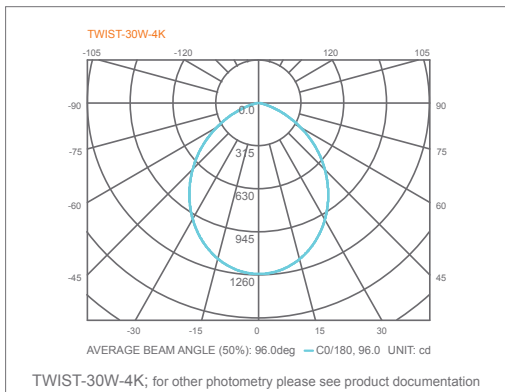

1 Luminaire efficacy based on CCT 4000K; variation in CCT will alter efficacy.
2 +/- 10% stated initial luminous flux tolerance.
3 +/- 2.5% stated power consumption.
4 Correlated Colour Temperature; 3000K/5000K available on request.

5 5 year manufacturer’s warranty covering product defects and performance deficiencies. We reserve the right to make technical changes without prior notice.