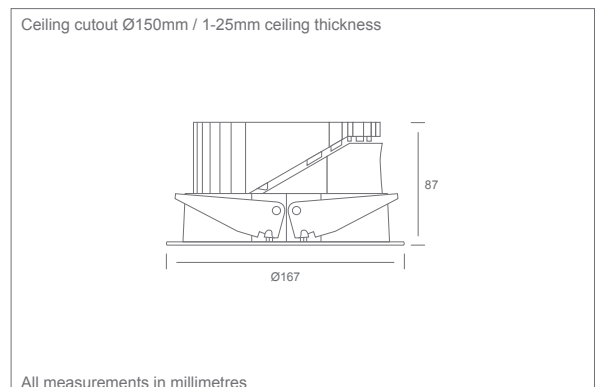

Accessories:

IP150 IP65 (from below) protective cover; Ø172mm x height 8.5mm

¹ Luminaire efficacy based on CCT 3000K; variation in CCT will alter efficacy.

² +/- 10% stated initial LED and luminous flux tolerance.

³ Colour Rendering Index; >83 Standard, >97/Cyanosis Observation Index (COI) compliance on request; CITIZEN LED series compliant to AS/NZS 1680.2.5:1997; COI <3.3 & CCT 3300K-5300K

⁴ 5 year manufacturer's warranty covering product defects and performance deficiencies.

We reserve the right to make technical changes without prior notice.