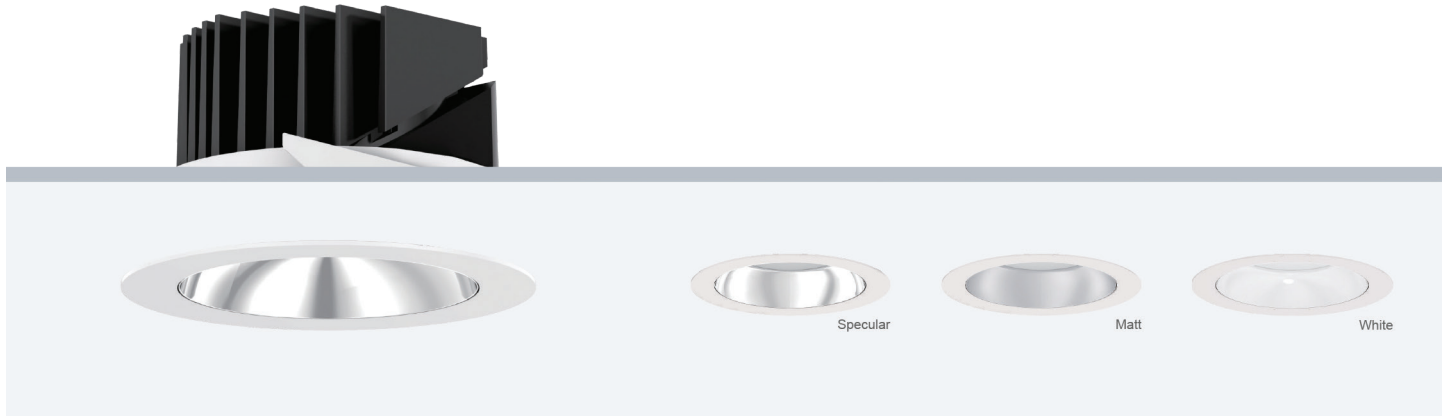

LED ceiling recessed architectural luminaire series providing symmetrical, low-glare light distribution. Driven by high quality technology and European design, ARIO LED downlight series offers optimised and efficient performance while maintaining minimal height for limited ceiling voids. IP44 protection (IP65 optional) and optional baffle finishes to suit a multitude of applications. Available in a range of colour temperatures, wattage/lumen packages, protection and mounting accessories, ARIO also offers various dimming options. Die-cast aluminium and polyamide housing with high purity aluminium reflector, high-grade polycarbonate secondary baffle optic and precision-formed Degussa diffuser. Integrating Zhaga compliant CITIZEN LED technology, coupled with Tridonic control gear, ARIO luminaire series offers 5 year warranty.

- Luminaire Wattage: 18W / 26W (System 21W / 28W)
- Luminous Flux: 1800-1900Lm / 2400-2600Lm
- Luminaire Efficacy: 86Lm/W / 86Lm/W<sup>1</sup>
- Correlated Colour Temperature: 3000K / 4000K
- Colour Rendering Index: >83 standard; (>97/COI on request<sup>2</sup>)
- Glare Control: UGR<19
- Symmetrical fixed 60° distribution
- Ø167mm trim; ceiling cutout Ø150mm
- Protection Rating: IP44 installed; IP65 cover optional
- Baffle optic options: Specular, Matt, White
- Adjustable spring blade installation 1-25mm ceiling thickness
- Longevity: 50,000hrs @ L70
- Zhaga compliant
- CITIZEN COB LED
- 3-Step-Mac-Adam Ellipse
- Tridonic non-dimmable ECG standard; DALI/DSI optional
- Weight: 1.03kg
- 5 year warranty<sup>4</sup>

For DALI/DSI dimming, add suffix D

**Accessories:**

**IP150** IP65 (from below) protective cover; Ø172mm x height 8.5mm

<sup>1</sup> Luminaire efficacy based on CCT 3000K; variation in CCT will alter efficacy.