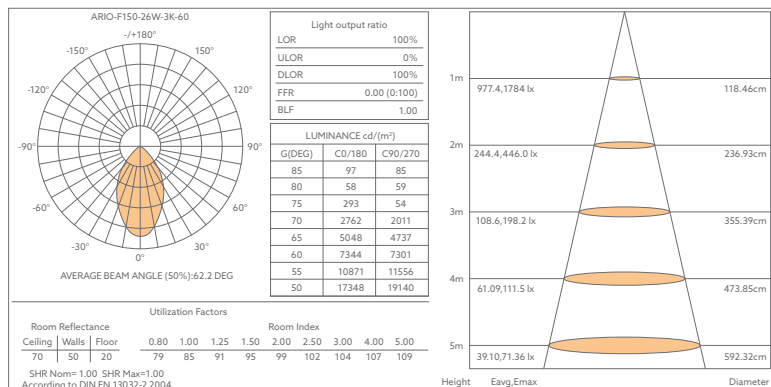

- Luminaire Wattage: 18W / 26W (System 21W / 28W)
- Luminous Flux: 1800-1900Lm / 2400-2600Lm
- Luminaire Efficacy: 86Lm/W / 86Lm/W<sup>1</sup>
- Correlated Colour Temperature: 3000K / 4000K
- Colour Rendering Index: >83 standard; (>97/COI on request<sup>2</sup>)
- Glare Control: UGR<19
- Symmetrical fixed 60° distribution
- Ø167mm trim; ceiling cutout Ø150mm
- Protection Rating: IP44 installed; IP65 cover optional
- Baffle optic options: Specular, Matt, White
- Adjustable spring blade installation 1-25mm ceiling thickness
- Longevity: 50,000hrs @ L70
- Zhaga compliant
- CITIZEN COB LED
- 3-Step-Mac-Adam Ellipse
- Tridonic non-dimmable ECG standard; DALI/DSI optional
- Weight: 1.03kg
- 5 year warranty<sup>4</sup>

Model	LED Output <sup>2</sup>	Luminous flux <sup>2</sup>	LED Wattage	System Wattage	CCT	CRI <sup>3</sup>	Beam
ARIO-F150-18W-3K	2200Lm	1800Lm	18W	21W	3000K	>83	60°
ARIO-F150-18W-4K	2400Lm	1900Lm	18W	21W	4000K	>83	60°
ARIO-F150-26W-3K	3000Lm	2400Lm	26W	28W	3000K	>83	60°
ARIO-F150-26W-4K	3200Lm	2600Lm	26W	28W	4000K	>83	60°

For DALI/DSI dimming, add suffix D

**Accessories:**

**IP150** IP65 (from below) protective cover; Ø172mm x height 8.5mm

<sup>1</sup> Luminaire efficacy based on CCT 3000K; variation in CCT will alter efficacy.